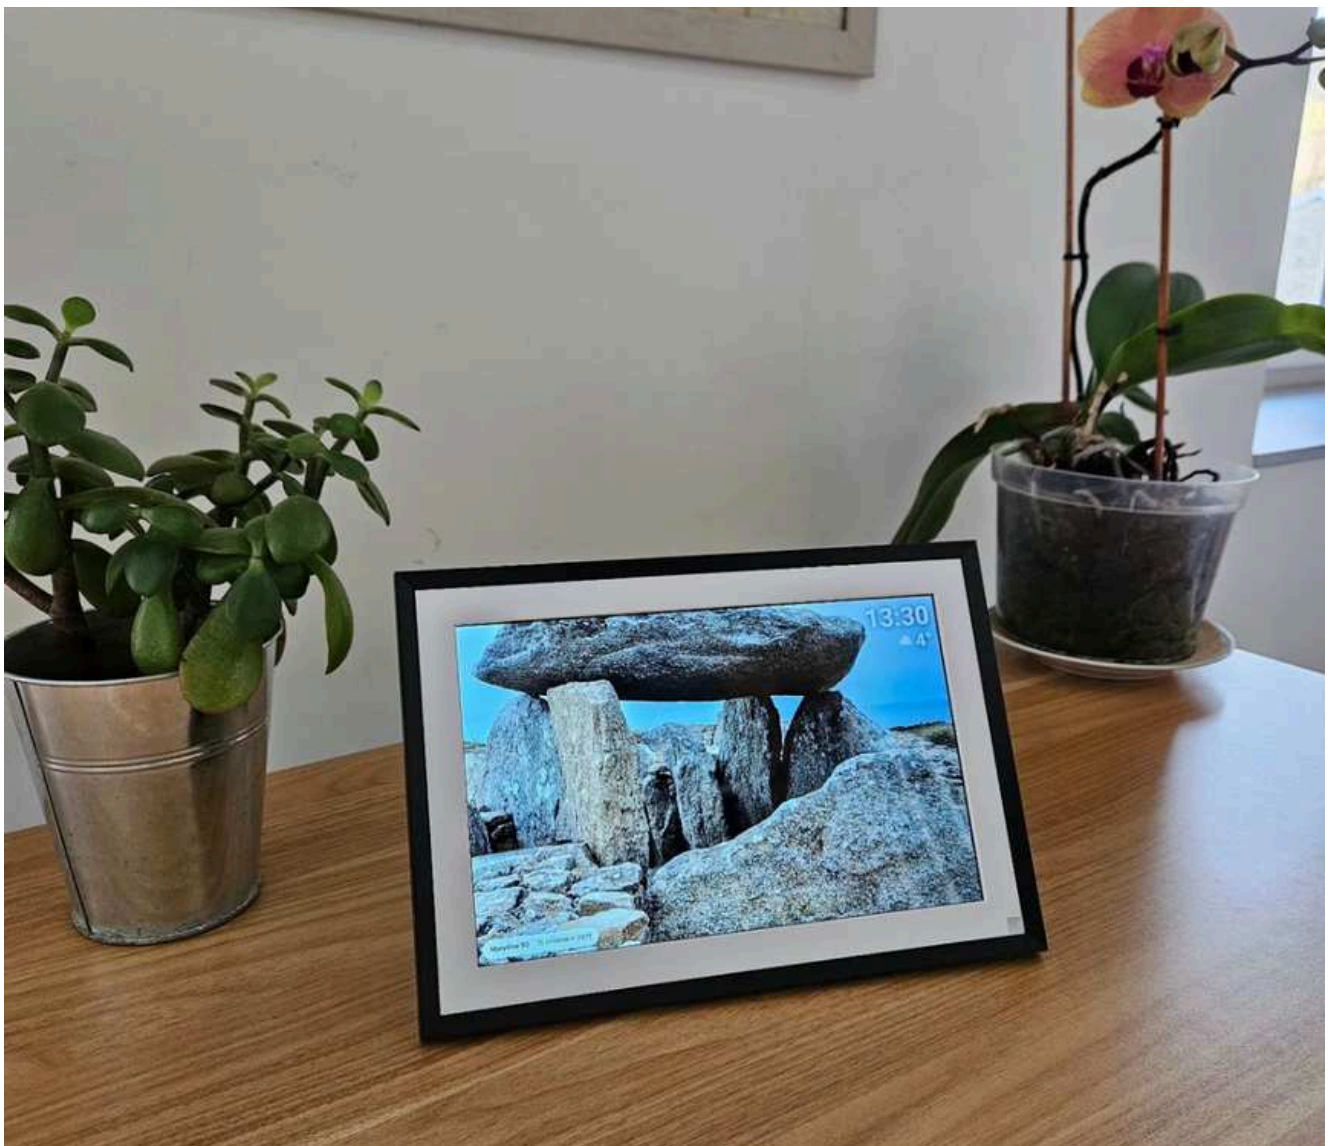

Choosing the right digital photo frame ?

Digital photo frames are decor items that seamlessly blend into your interior while allowing you to enjoy your best photos and memories. Their stylish appearance is a strong selling point, but the great thing about digital photo frames is the links they forge with our close ones.

1- Why invest in a digital photo frame ?

Everyone loves displaying those special moments in life, whether in a classic photo frame on your desk, stuck on the fridge door or hung on a wall. Photos are daily reminders of our fond memories. The great news is advances in technology have changed how we enjoy our photos, thanks to the arrival of the digital photo frame !

No need to um and ah over which holiday or family snaps to frame - thanks to the digital photo frame, you can scroll through all your favourite shots ! They're easy to use - upload your photos to the digital photo frame via a USB cable, SD card or an internet connection.

The digital frame then presents them as a slideshow. You can choose how long each photo is displayed and (depending on the model) select different transition effects.

The digital photo frame: an ideal connected home decor object