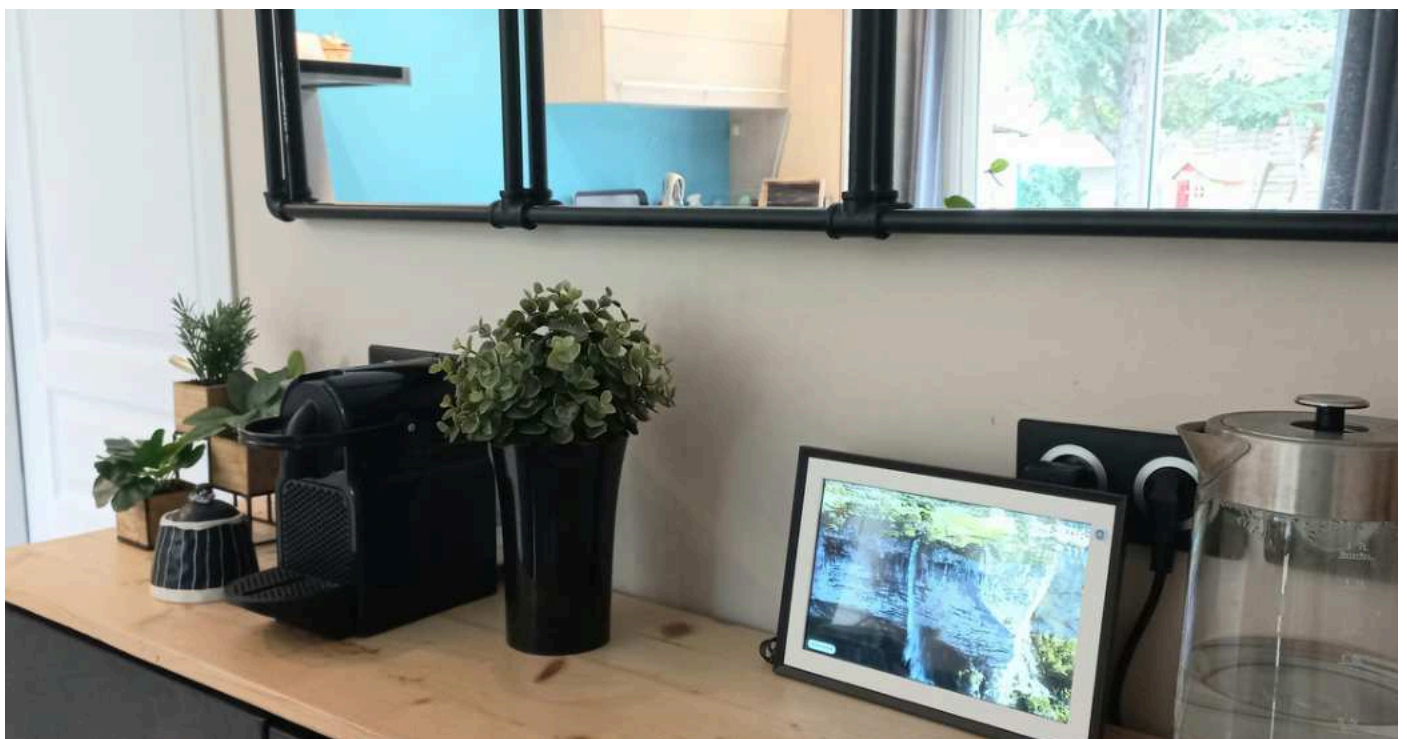

The digital photo frame: an ideal connected home decor object

Digital photo frames have become family must-haves. Instantly sharing our photos with loved ones who live far away has been a game-changer! What better way to stay in touch? Grandparents will love a digital photo frame; they can virtually join you on holiday or see what the kids have been up to.

Digital photo frames are also an excellent way to convey a visual message: for example, you can take a celebratory photo to wish someone Happy Birthday or show someone how much you love them !

What's more, you'll now find digital photo frames with a video function. Film your little one's first steps, a family bike ride or your trip to a stunning château, and then send the video to your parents' digital frame !

As well as preserving your precious memories, digital photo frames are attractive decor items. Some also have additional functions, such as time or weather forecast displays.